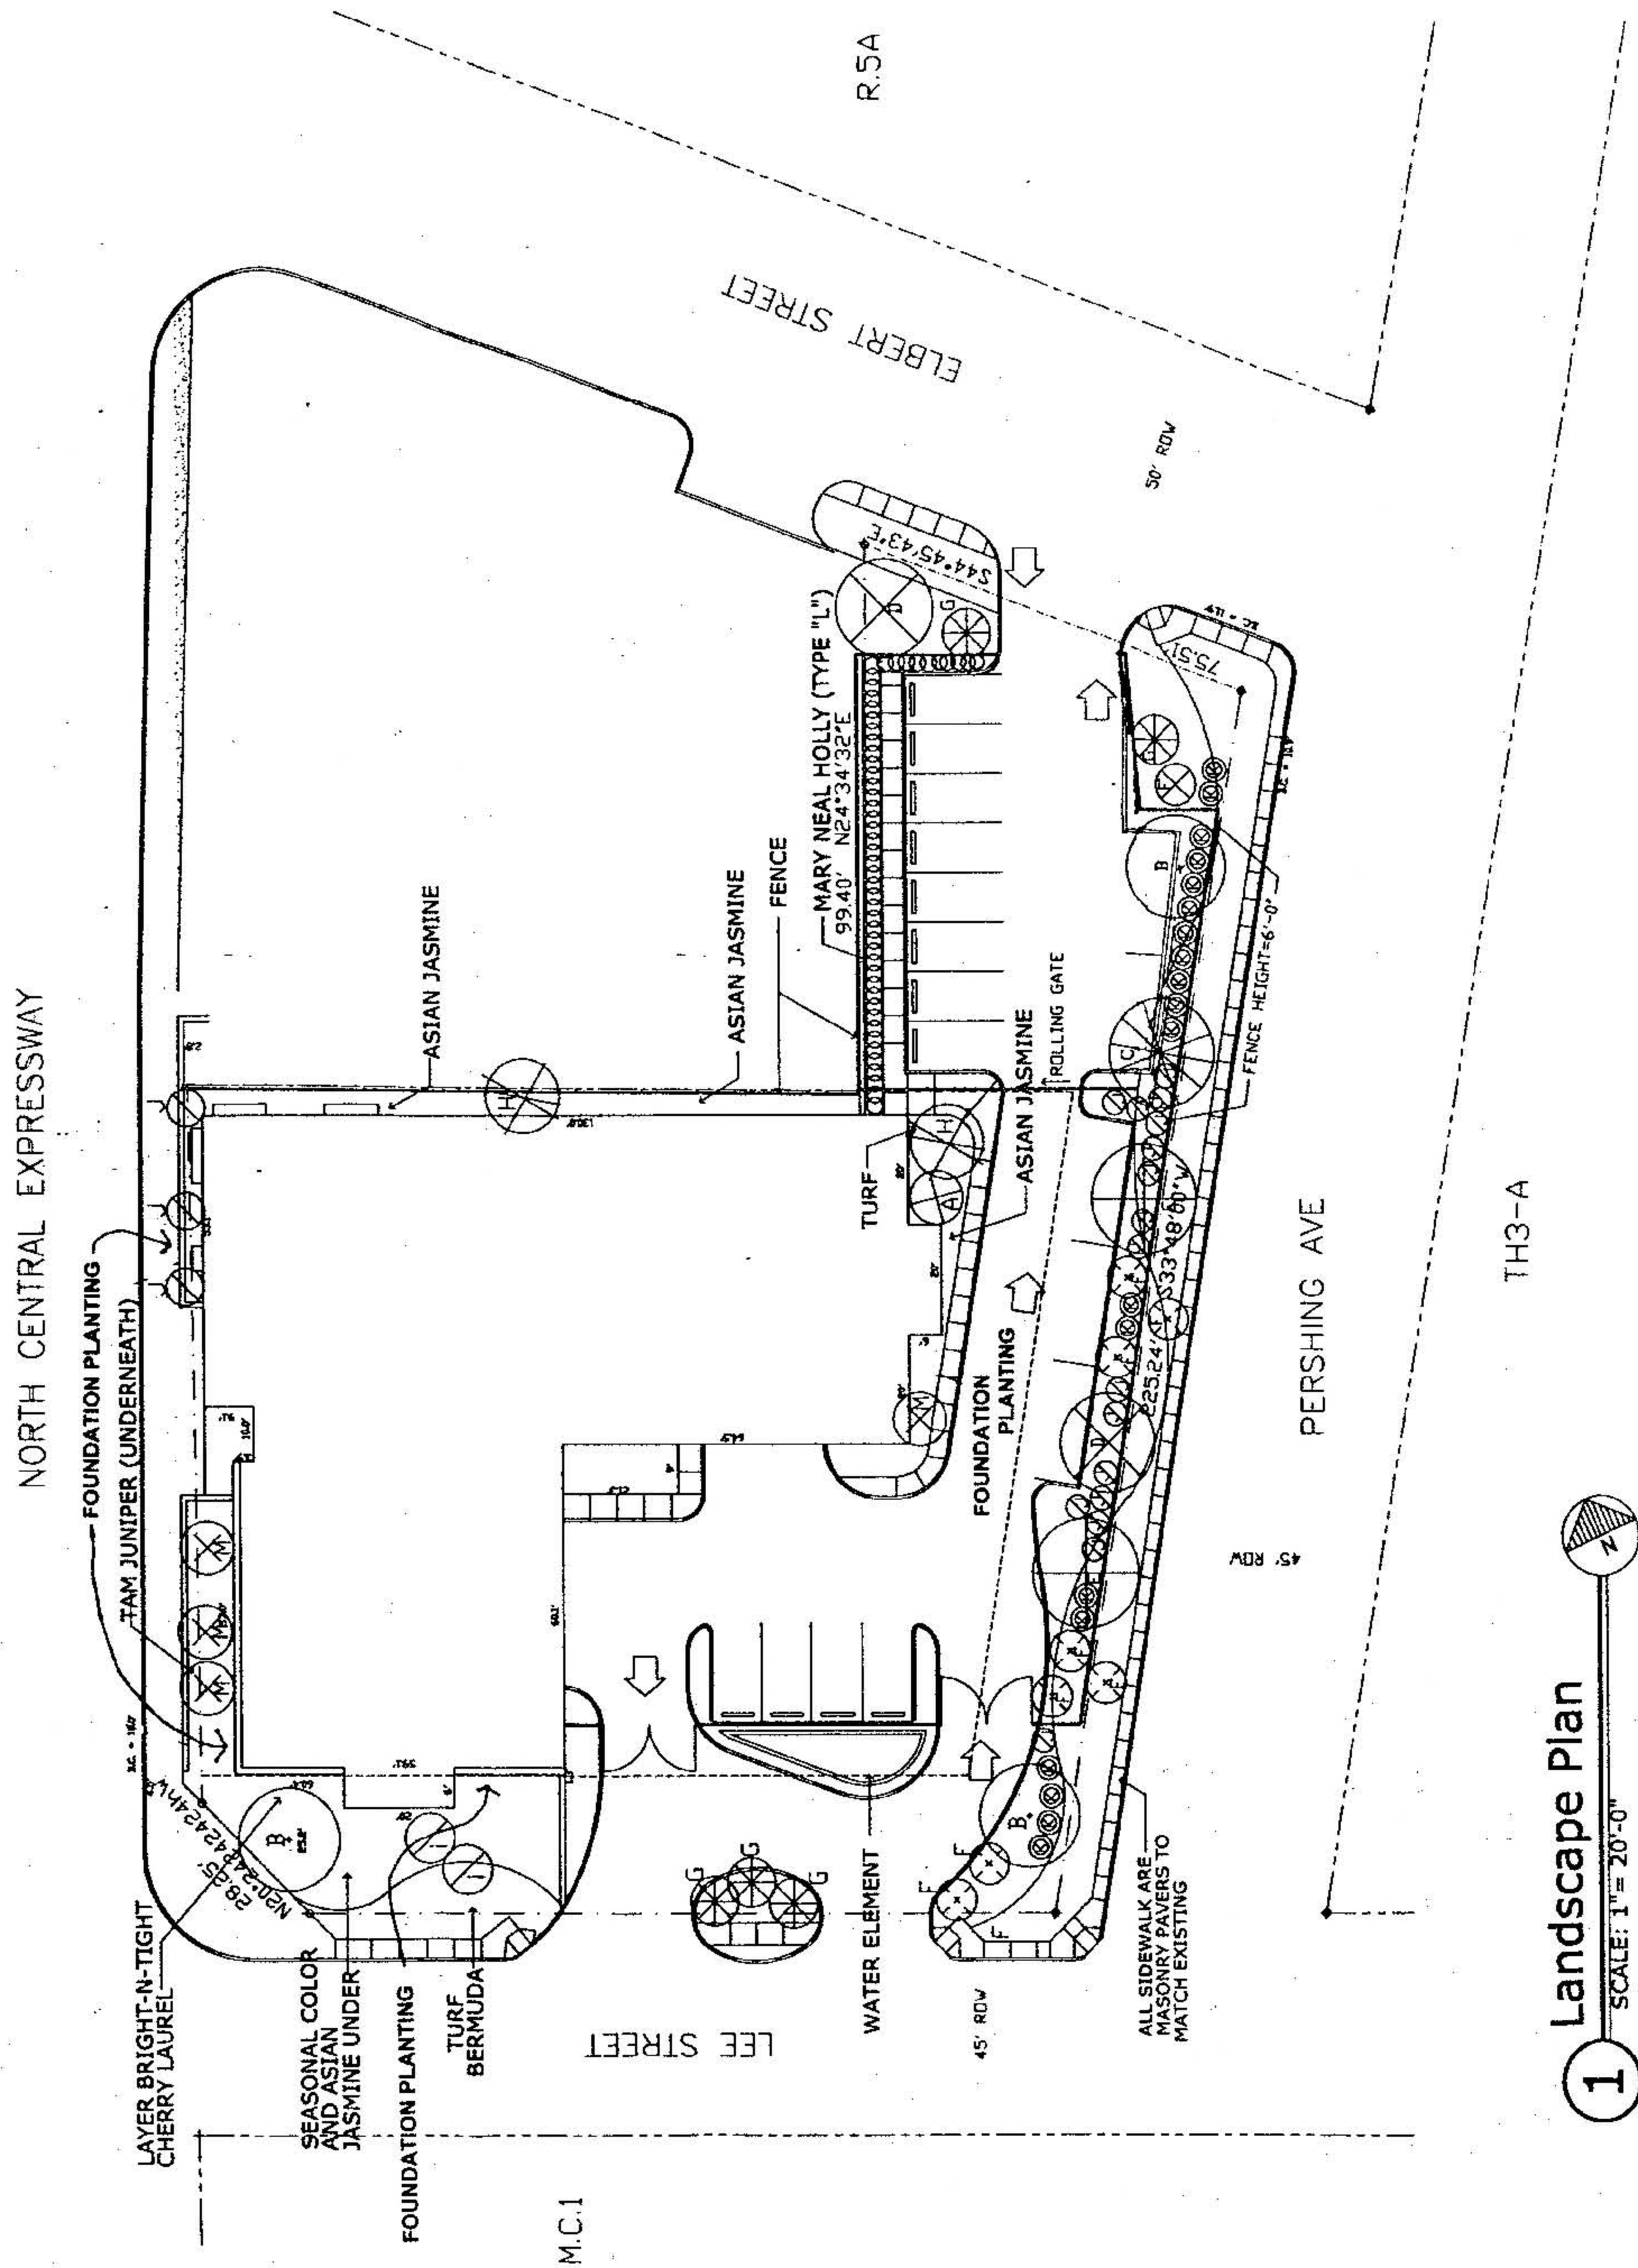

WILDGROVE HOMES
4300 NORTH CENTRAL EXPRESSWAY
Dallas, Texas

Date:	12/21/99
Date:	4/17/00
Date:	7/20/00
Date:	8/21/00
Revisions:	
JOB NO.	#99-0093
Drawing Title:	Landscape Plan
Sheet	2
of	2
Sheet	

EXHIBIT 591B

008453
24447
APPROVED BY
CITY COUNCIL

NOV 08 2000
Approved by
City Secretary

Approved
City Plan Commission
10-25-2000

PLANNED DEVELOPMENT DISTRICT NO. 591
2990-1361107a-CRB

1 Landscape Plan
SCALE: 1" = 20'-0"