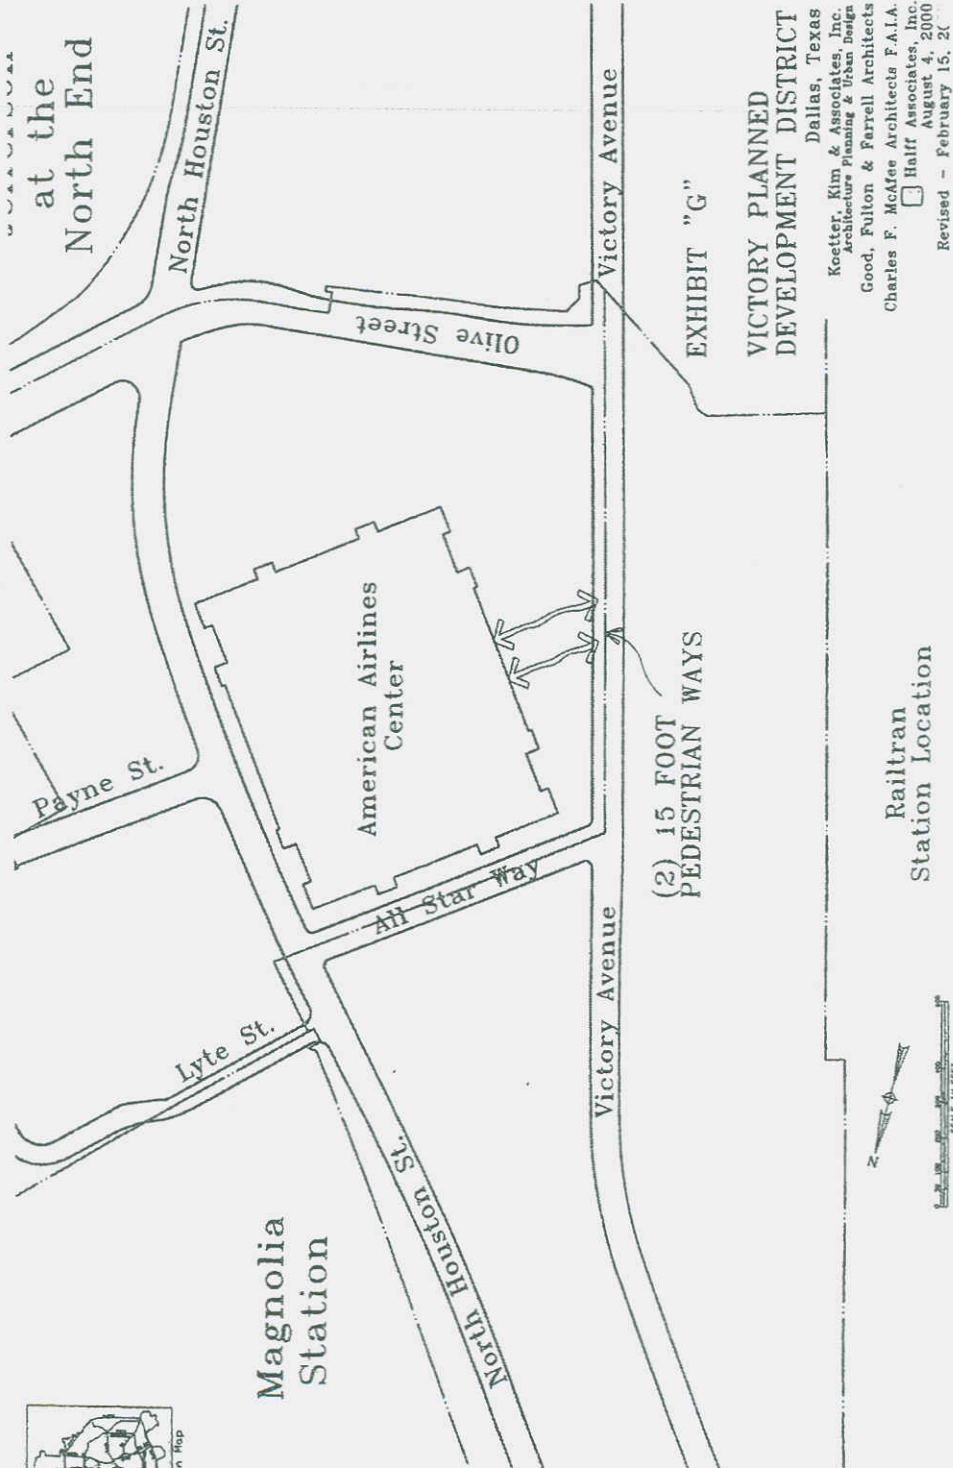

Exhibit 582G

27225

081726

Planned Development
District No. 582

Approved
City Plan Commission
April 24, 2008

z067-222(rb)

VICTORY PLANNED
DEVELOPMENT DISTRICT

Dallas, Texas
Koetter, Kim & Associates, Inc.
Architecture Planning & Urban Design
Good, Fulton & Farrell Architects
Charles F. McAfee Architects F.A.I.A.
Halfr Associates, Inc.
August 4, 2000
Revised - February 15, 2008

Railtran
Station Location

(2) 15 FOOT
PEDESTRIAN WAYS

EXHIBIT "G"

at the
North End

Magnolia
Station

LOCATION MAP

SCALE IN FEET