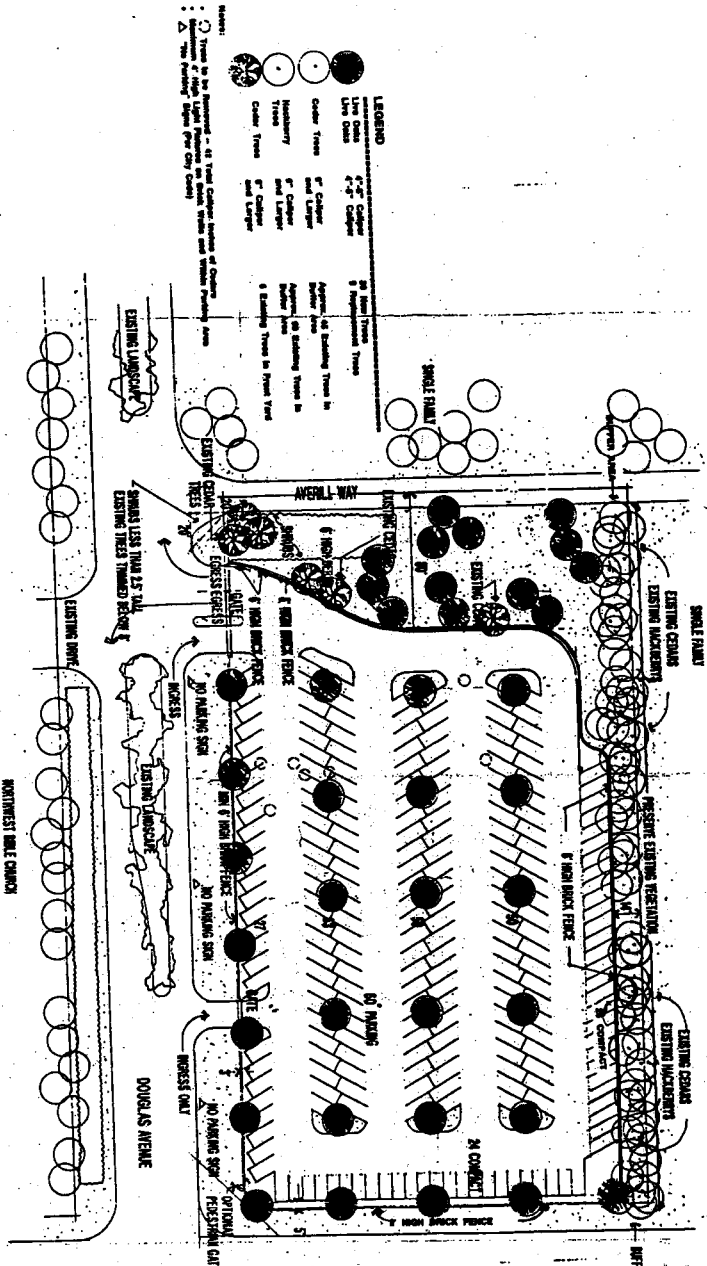

EXHIBIT 470A

971200
23085
APR 03 2017
APPROVED BY
CITY COUNCIL

Northwest Bible Church

PLANNED DEVELOPMENT DISTRICT
2301-11719 23085 NC (16-3)
NORTHWEST BIBLE CHURCH
SCALE 1"=20'

NORTHWEST
BIBLE
CHURCH