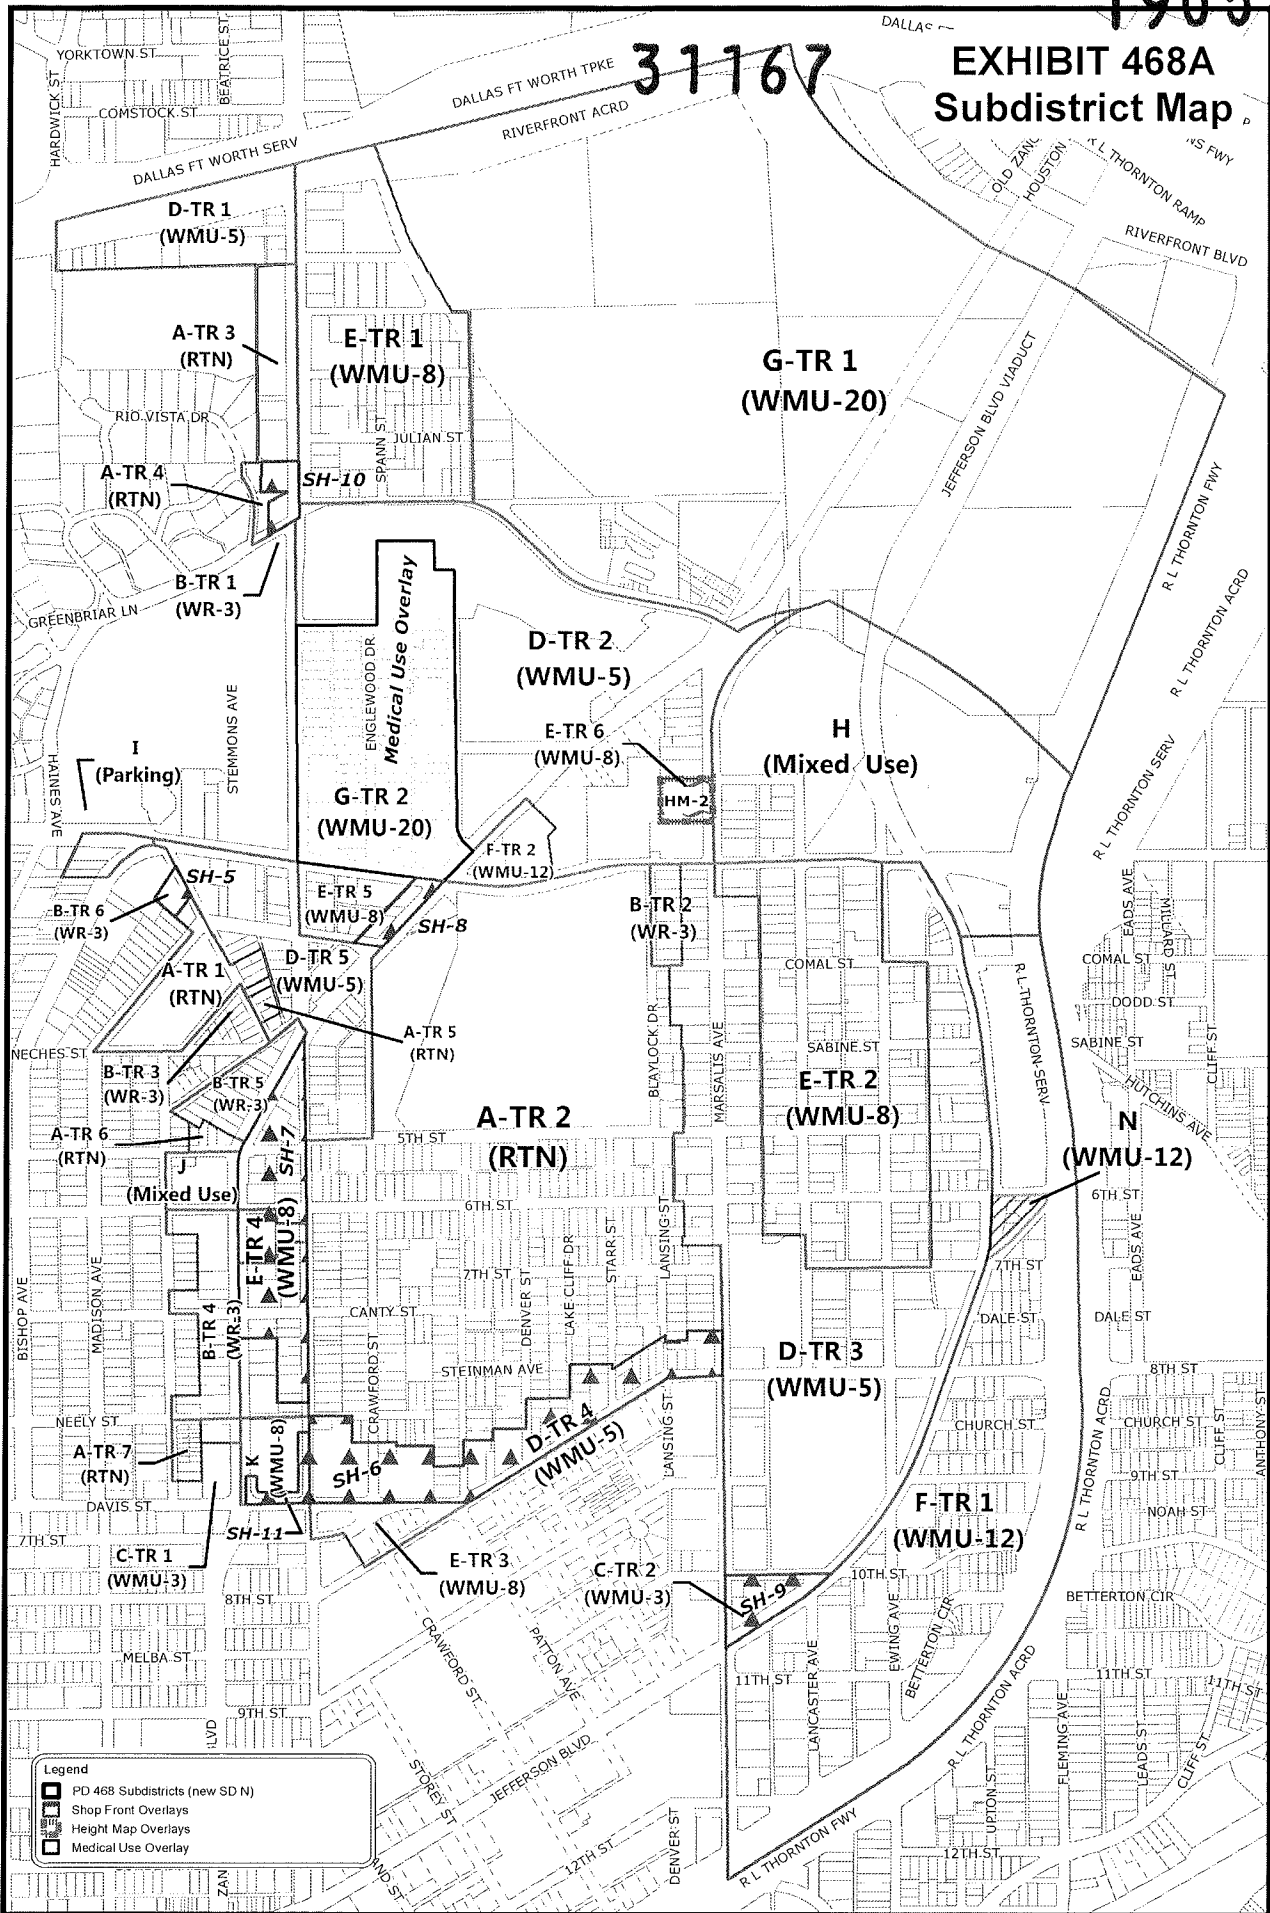

EXHIBIT 468A
Subdistrict Map

31167

Legend

- PD 468 Subdistricts (new SD N)
- Shop Front Overlays
- Height Map Overlays
- Medical Use Overlay