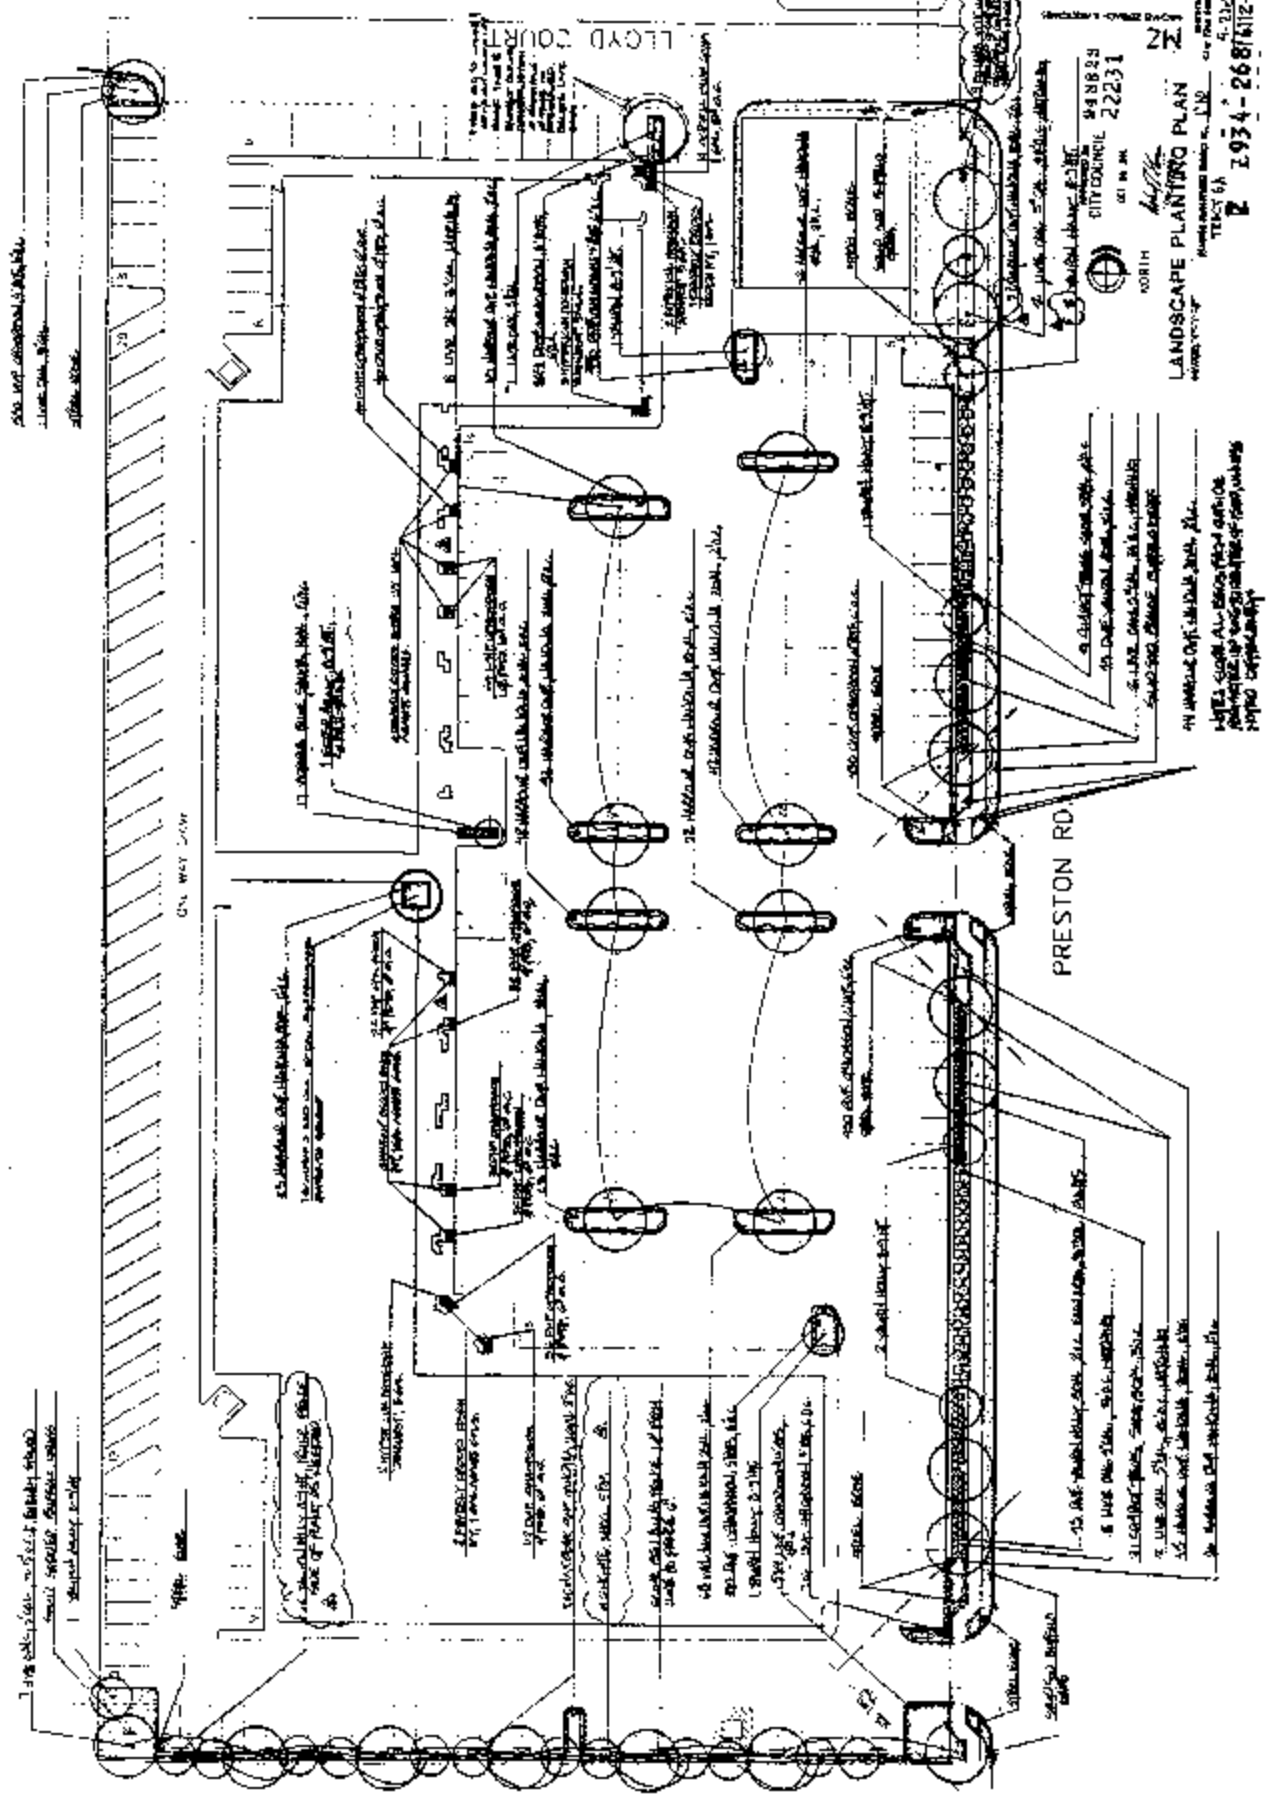

LP 1

EXHIBIT 170E

LANDSCAPE PLANNING PLAN
 PRESTON ROAD & LEYD COURT
 CITY COUNCIL 22231
 01 19 01
 NORTH

PRECISION LANDSCAPE CENTER
 S.W.C. PRESTON ROAD & LEYD COURT
 DALLAS, TEXAS

EXHIBIT 170E

LANDSCAPE PLANNING PLAN
 PRESTON ROAD & LEYD COURT
 CITY COUNCIL 22231
 01 19 01
 NORTH

PRECISION LANDSCAPE CENTER
 S.W.C. PRESTON ROAD & LEYD COURT
 DALLAS, TEXAS

EXHIBIT 170E

LANDSCAPE PLANNING PLAN
 PRESTON ROAD & LEYD COURT
 CITY COUNCIL 22231
 01 19 01
 NORTH

PRECISION LANDSCAPE CENTER
 S.W.C. PRESTON ROAD & LEYD COURT
 DALLAS, TEXAS