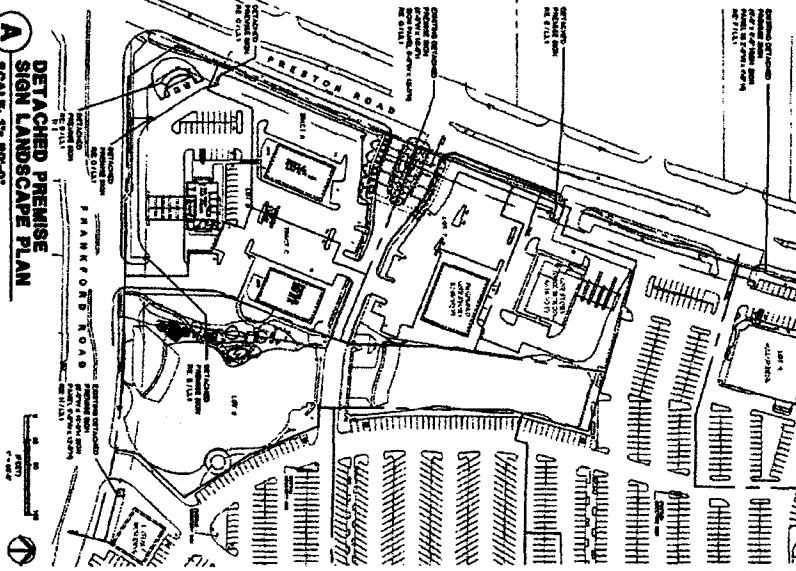

A
DETACHED PREMISE
SIGN LANDSCAPE PLAN
SCALE: 1" = 30'-0"

2078-308 (RB)

ARBORS ON PRESTON
DALLAS - TEXAS

DAVID G. MALDWIN
ARCHITECT

ARBORS ON PRESTON
PLANNING
CORPORATION

3.1