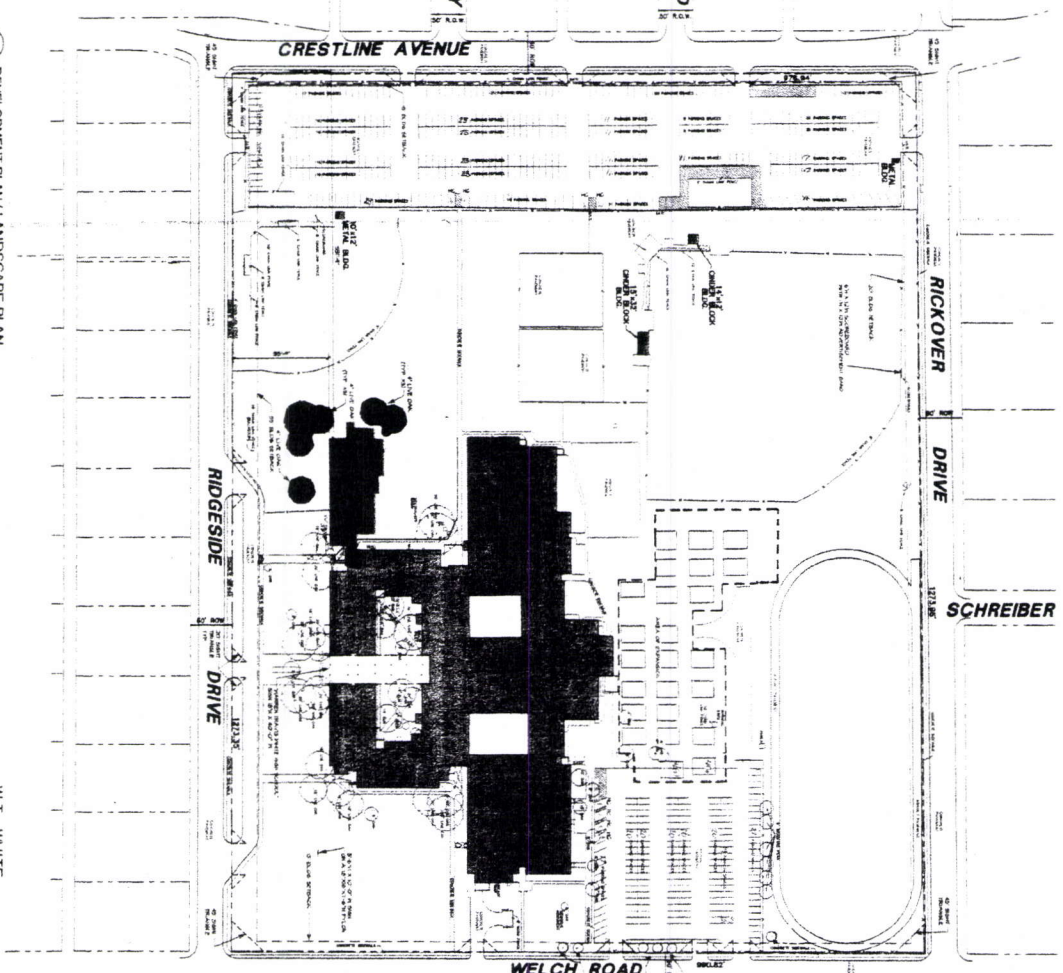

27401

Exhibit 696A

083104

1 DEVELOPMENT PLAN / LANDSCAPE PLAN

W.T. WHITE  
HIGH SCHOOL  
LOCATED IN THE CITY BLOCK 7880  
AND BEING OUT OF THE 100 A61  
CITY OF SOUTHERN TEXAS COUNTY, TEXAS

PROPERTY SUMMARY	
OWNER	W.T. WHITE
ADDRESS	27401
SECTION	1
TOWNSHIP	7N
RANGE	10E
COUNTY	TEXAS
DATE	10/1/00
SCALE	AS SHOWN

W.T. WHITE  
27401  
100 A61  
SOUTHERN TEXAS COUNTY, TEXAS

SP1  
10/1/00

Planned Development  
District No. 696