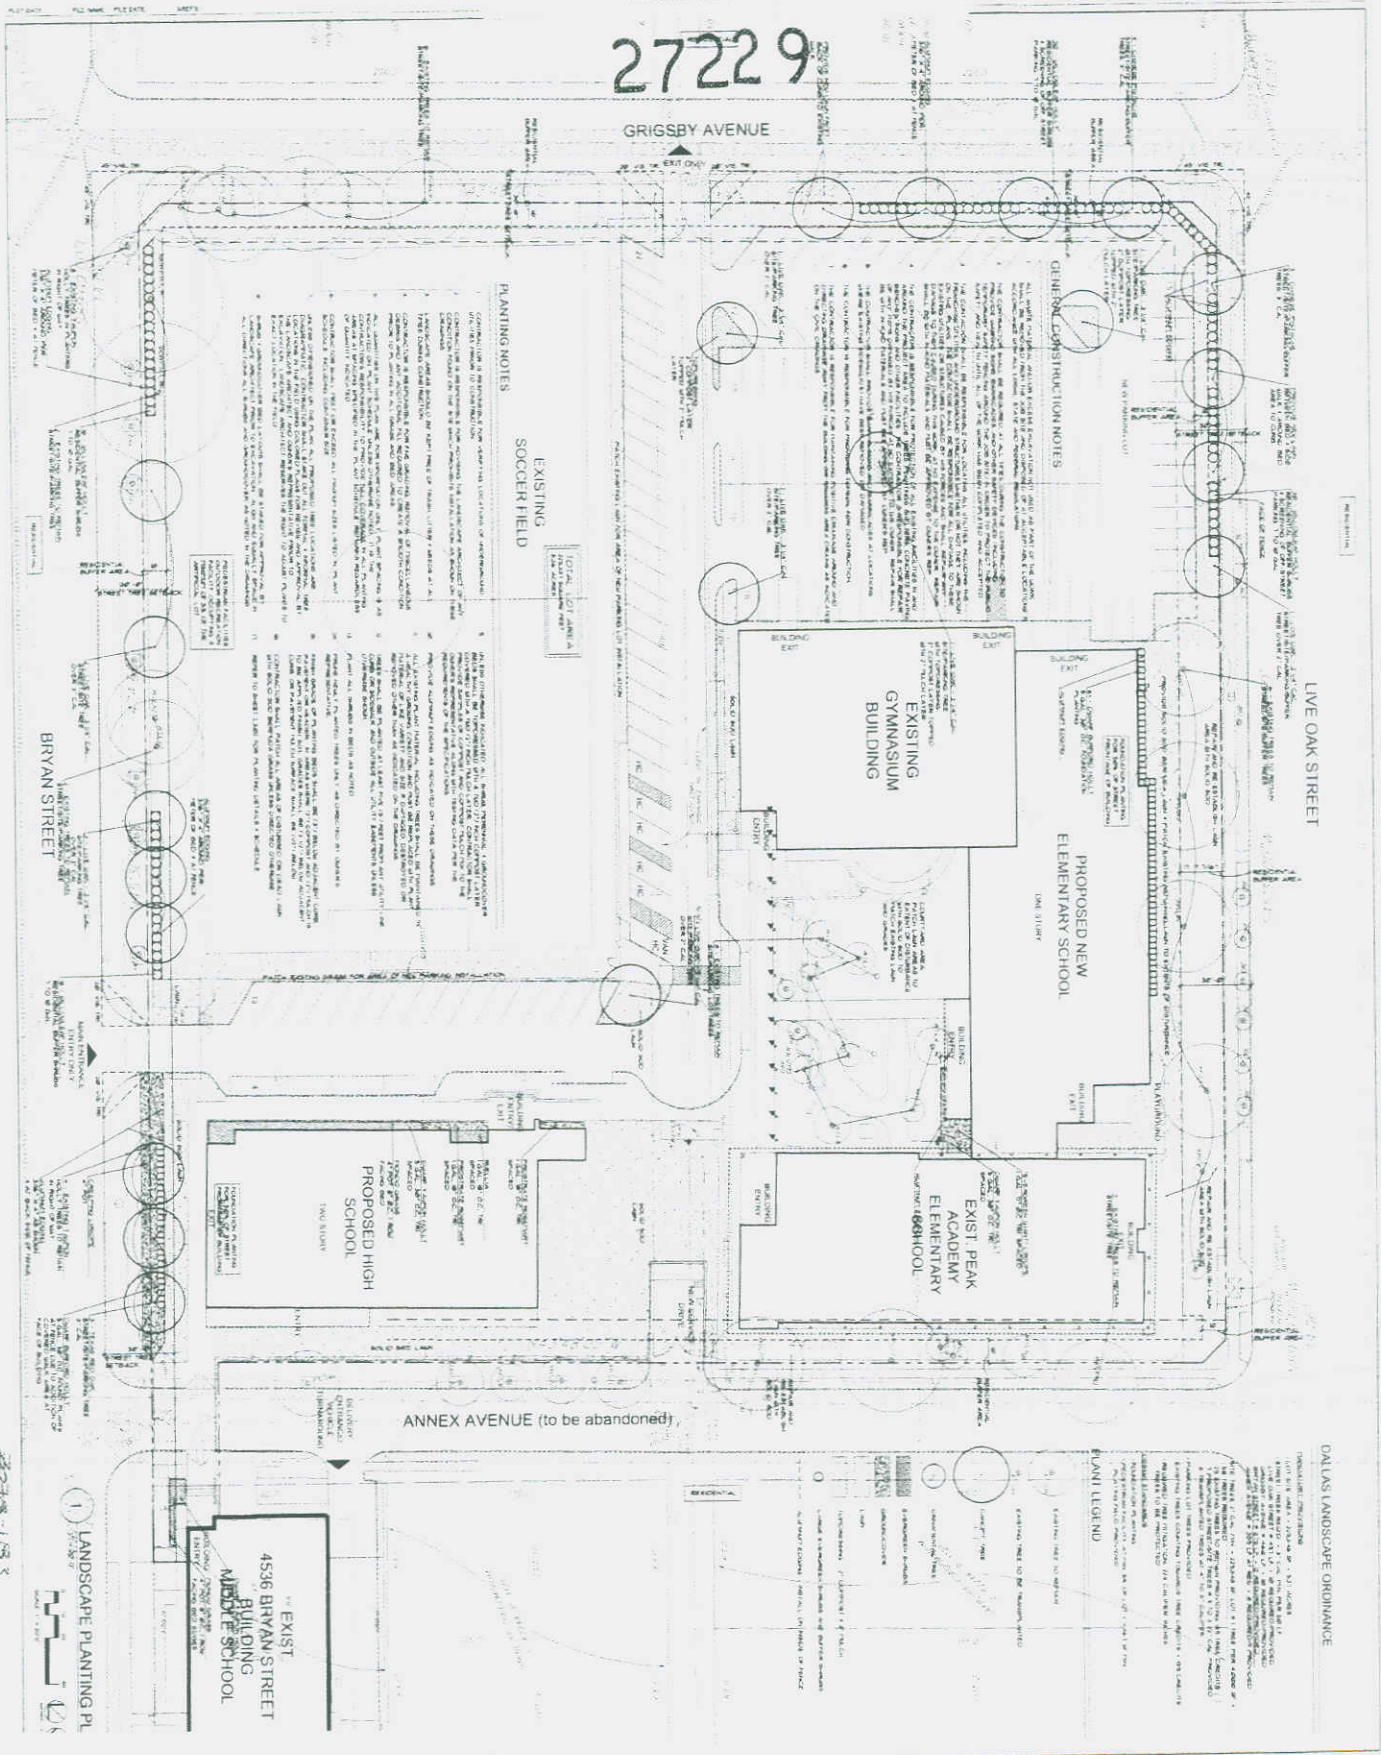

27229

2008-1-18-3

Approved  
City Plan Commission  
May 15, 2008

**PEAK CAMPUS EXPANSION**  
DALLAS, TEXAS 75204

Planned Development  
District No. 640