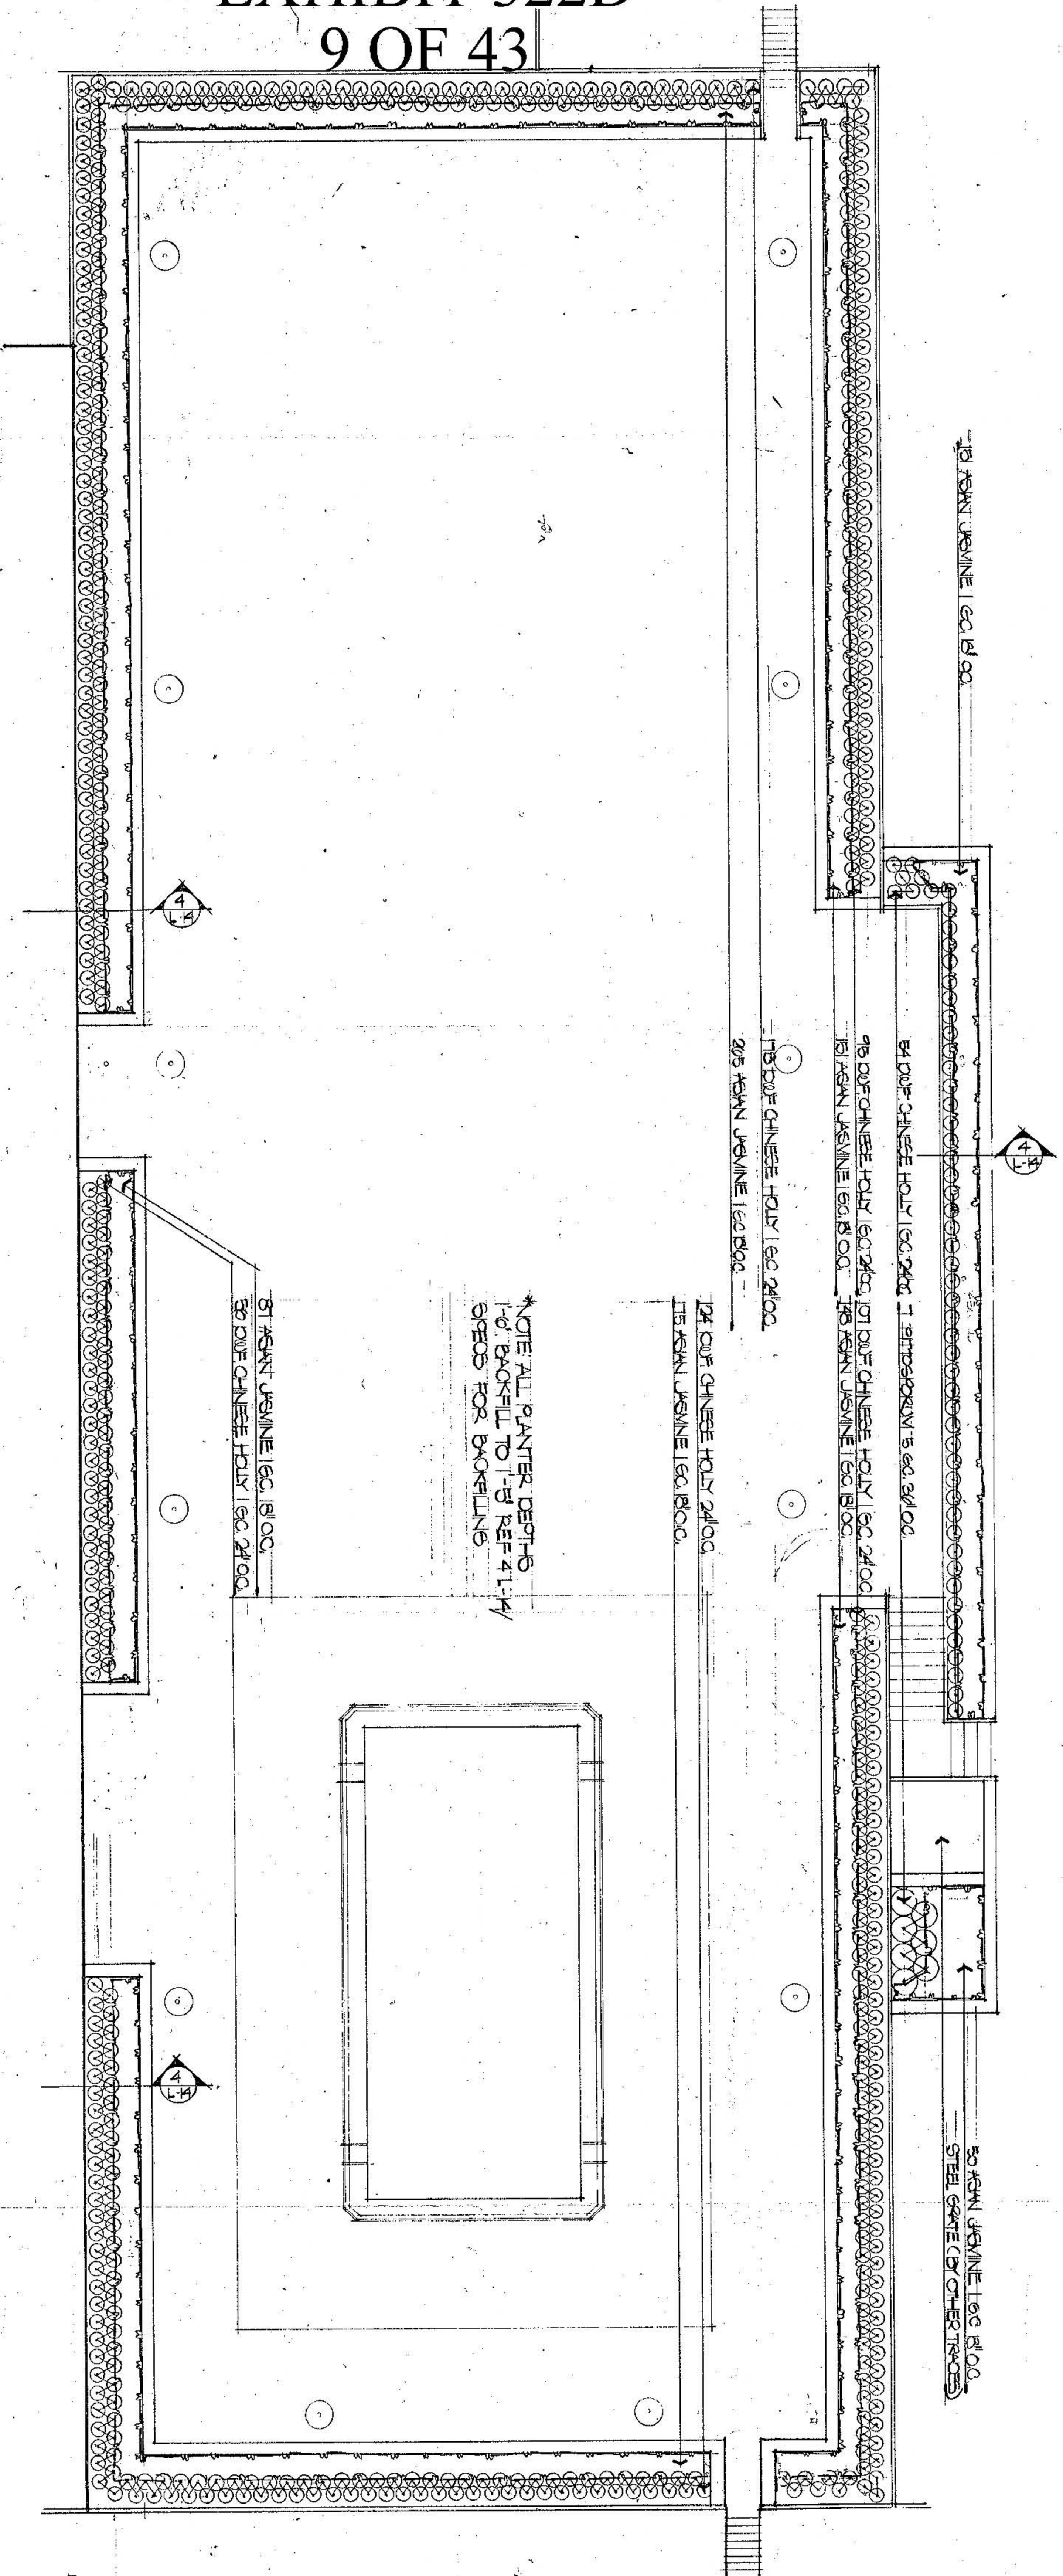

EXHIBIT 322D 9 OF 43

*NOTE: ALL PLANTER DEPTHS
1'-0\"/>

ROOFDECK PLANTING PLAN

EXHIBIT D

DALLAS GALLERIA GERALD D. HINES INTERESTS

MYRICK • NEWMAN • DAHLBERG & PARTNERS, INC.

893248
20468
APPROVED BY
CITY COUNCIL
OCT 11 899
City Secretary
FOR VISUALS
DESIGNED BY
CONSTRUCTION (2/12)