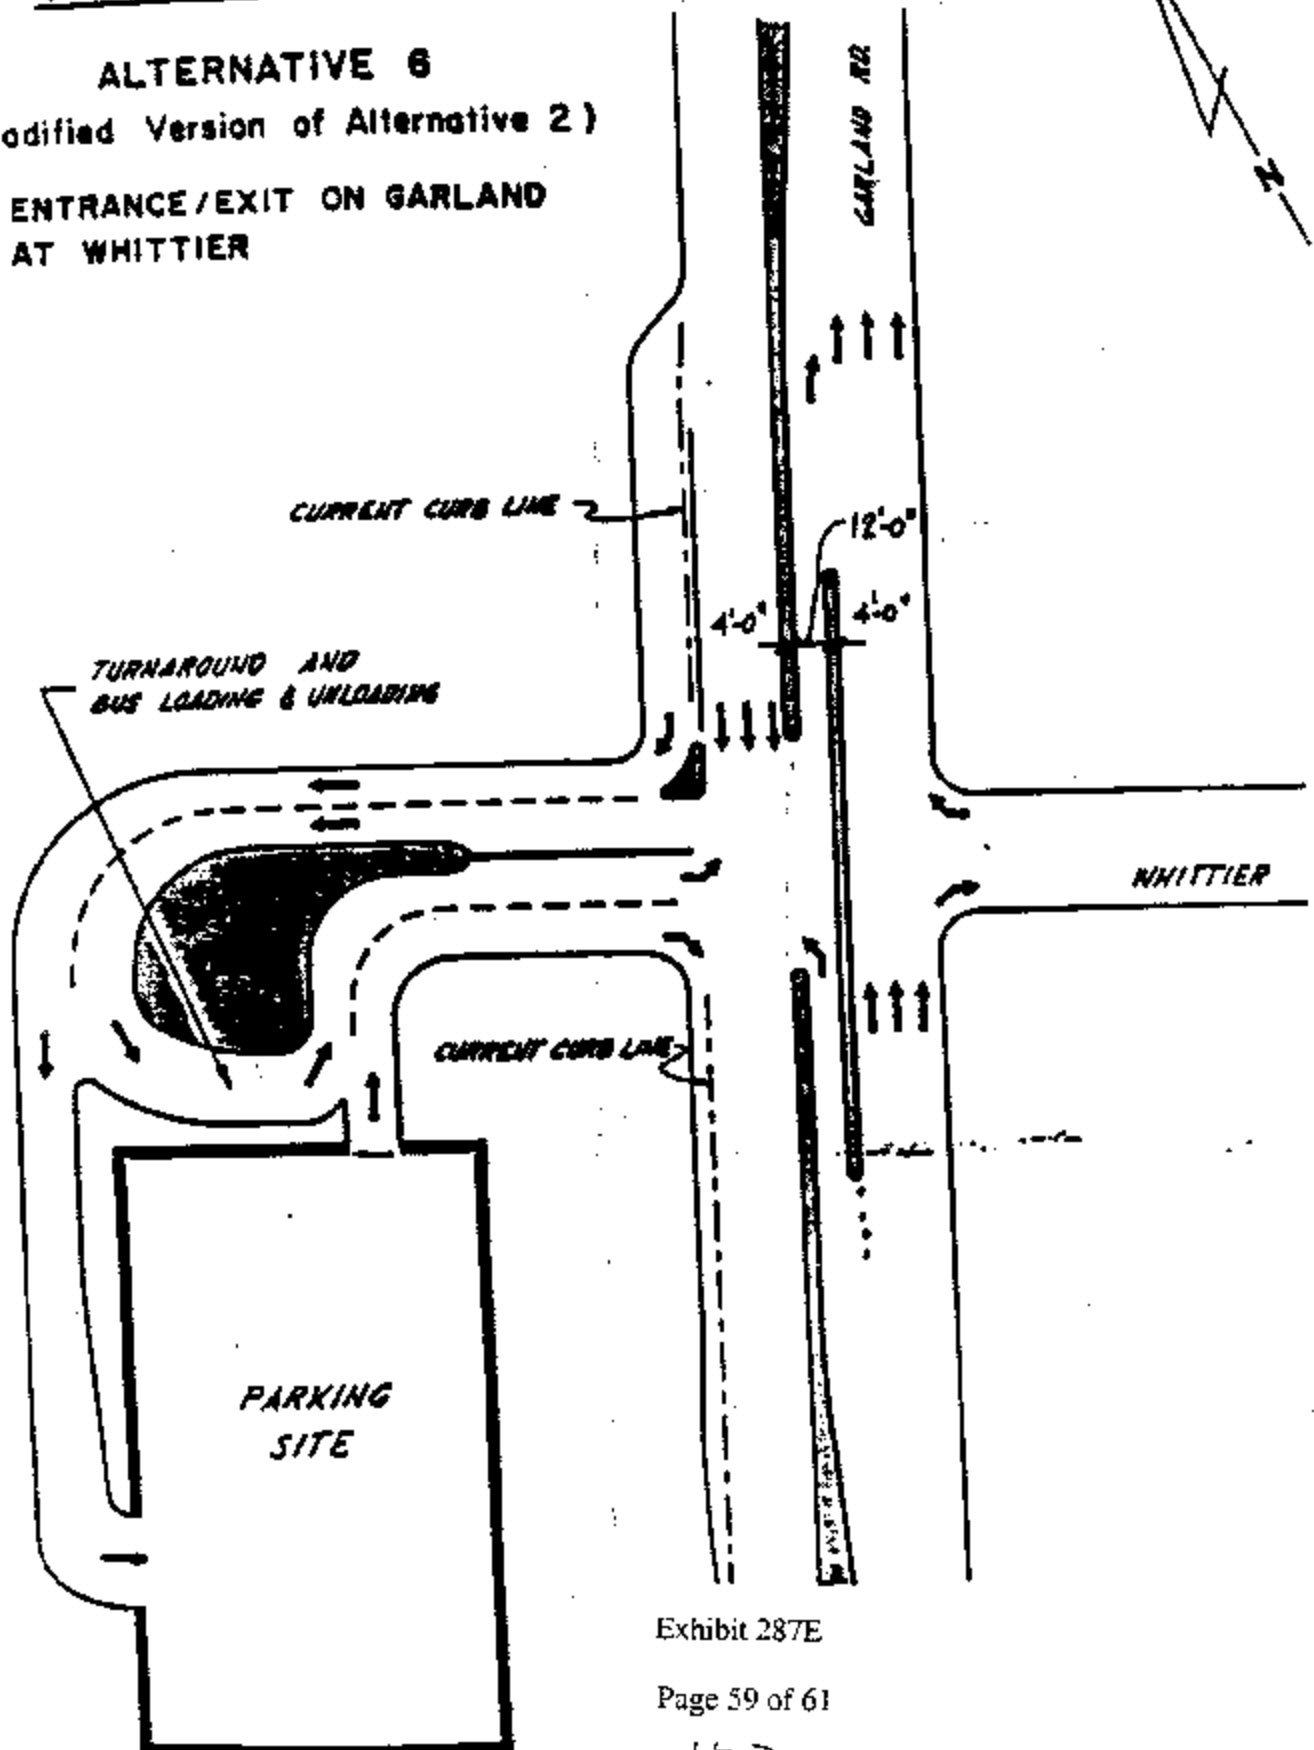

19904
24826

881040
020361

ARBORETUM SITE

ALTERNATIVE 6
(Modified Version of Alternative 2)

ENTRANCE/EXIT ON GARLAND
AT WHITTIER

Exhibit 287E

Page 59 of 61